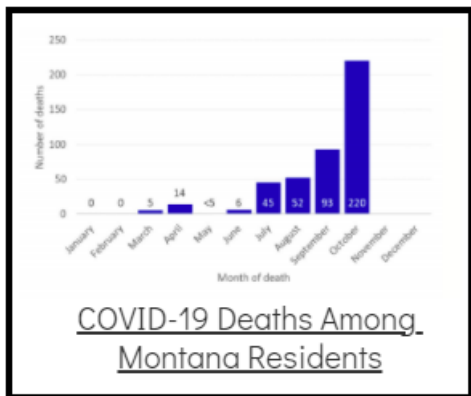

Coronavirus Disease 2019 (COVID-19)

Each detailed report below addresses COVID activity in a specific setting.

Additional Reports on COVID-19 Mortality:

COVID-19 Cases in Montana	
Total Number of Cases	93246
Confirmed Cases	91133
Probable Cases	2113
Number of Deaths	1227

Demographic Tables for
Montana COVID-19 Cases
Updated daily

COVID-19 Cases in Montana
Total Number of Cases 103,666
- Number of Deaths 1,431

** Tables and charts are updated by 11 am every morning.*

View your county's test positivity rate at the [Center for Medicare and Medicaid Services' \(CMS\) webpage](#).